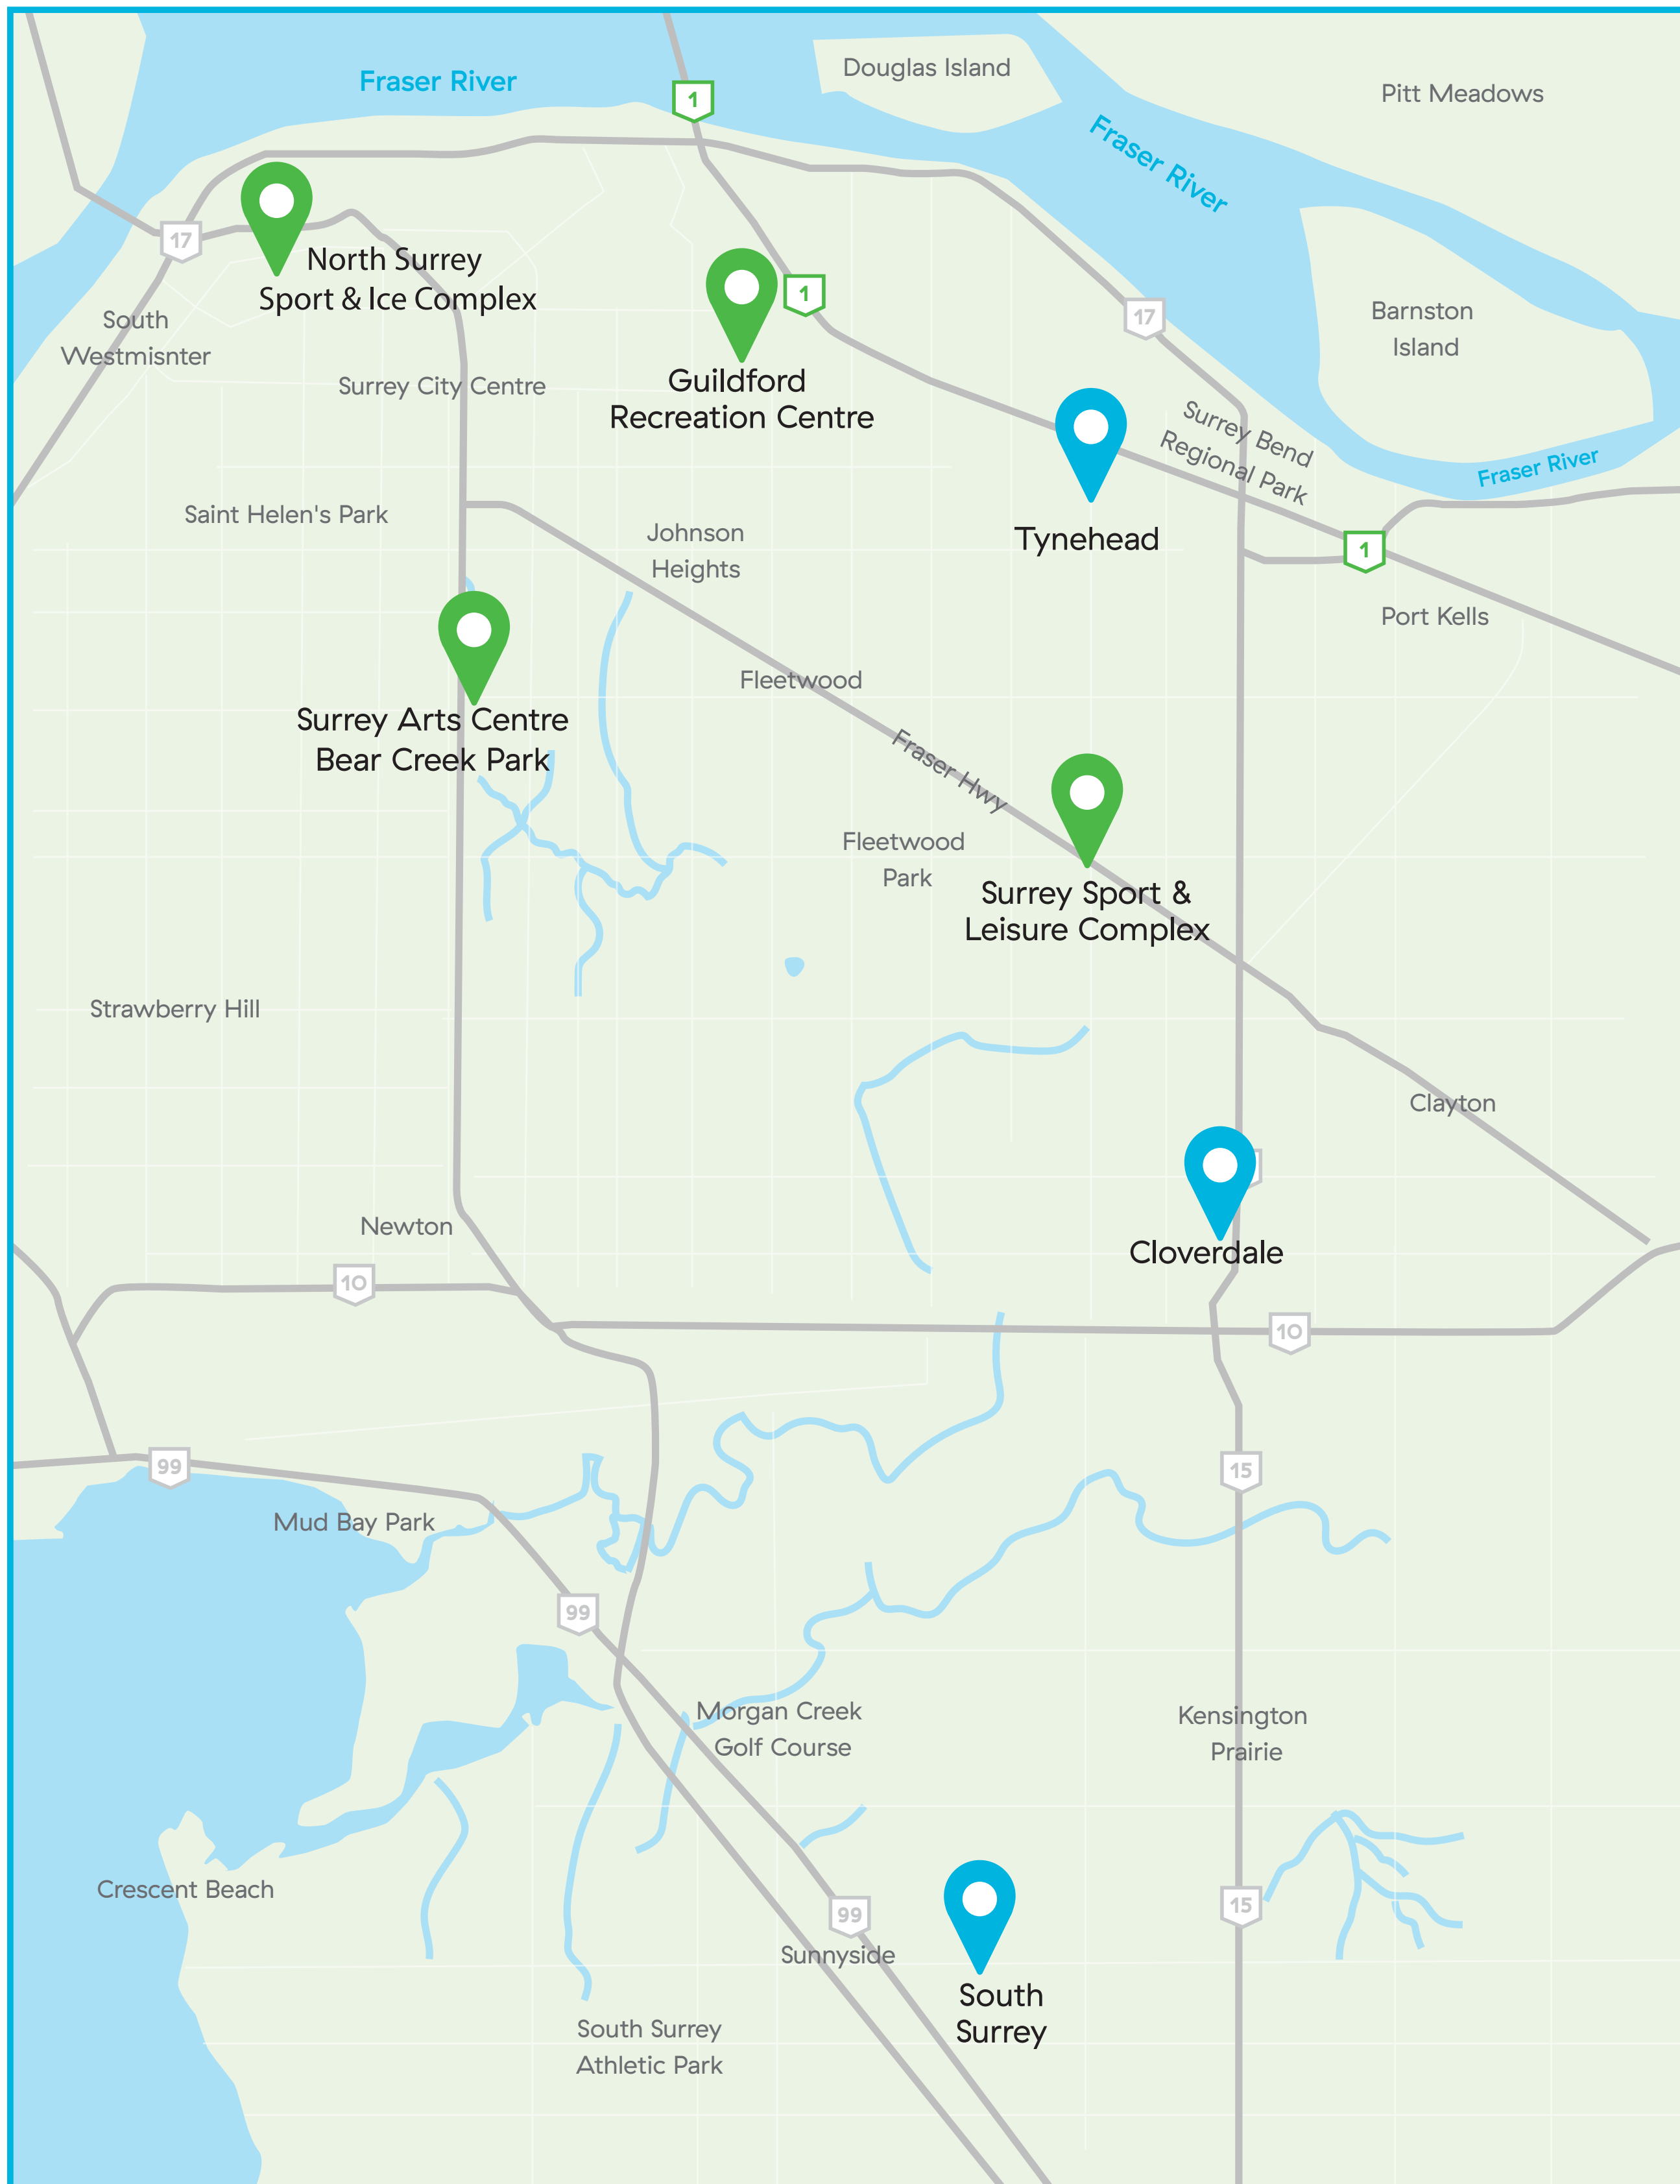

New fast charging hubs Surrey Summer 2024

New Fast charging hubs

-  Surrey Arts Centre
Bear Creek Park
-  North Surrey
Sport & Ice Complex
-  Guildford
Recreation Centre
-  Surrey
Sport & Leisure Complex

Existing Fast charging sites

-  Surrey
Tynehead
-  Cloverdale
Public Parking
-  Real Canadian Superstore
South Surrey

Download the BC Hydro EV app to see
all of our fast charging sites.

Natural Resources
Canada

Ressources naturelles
Canada